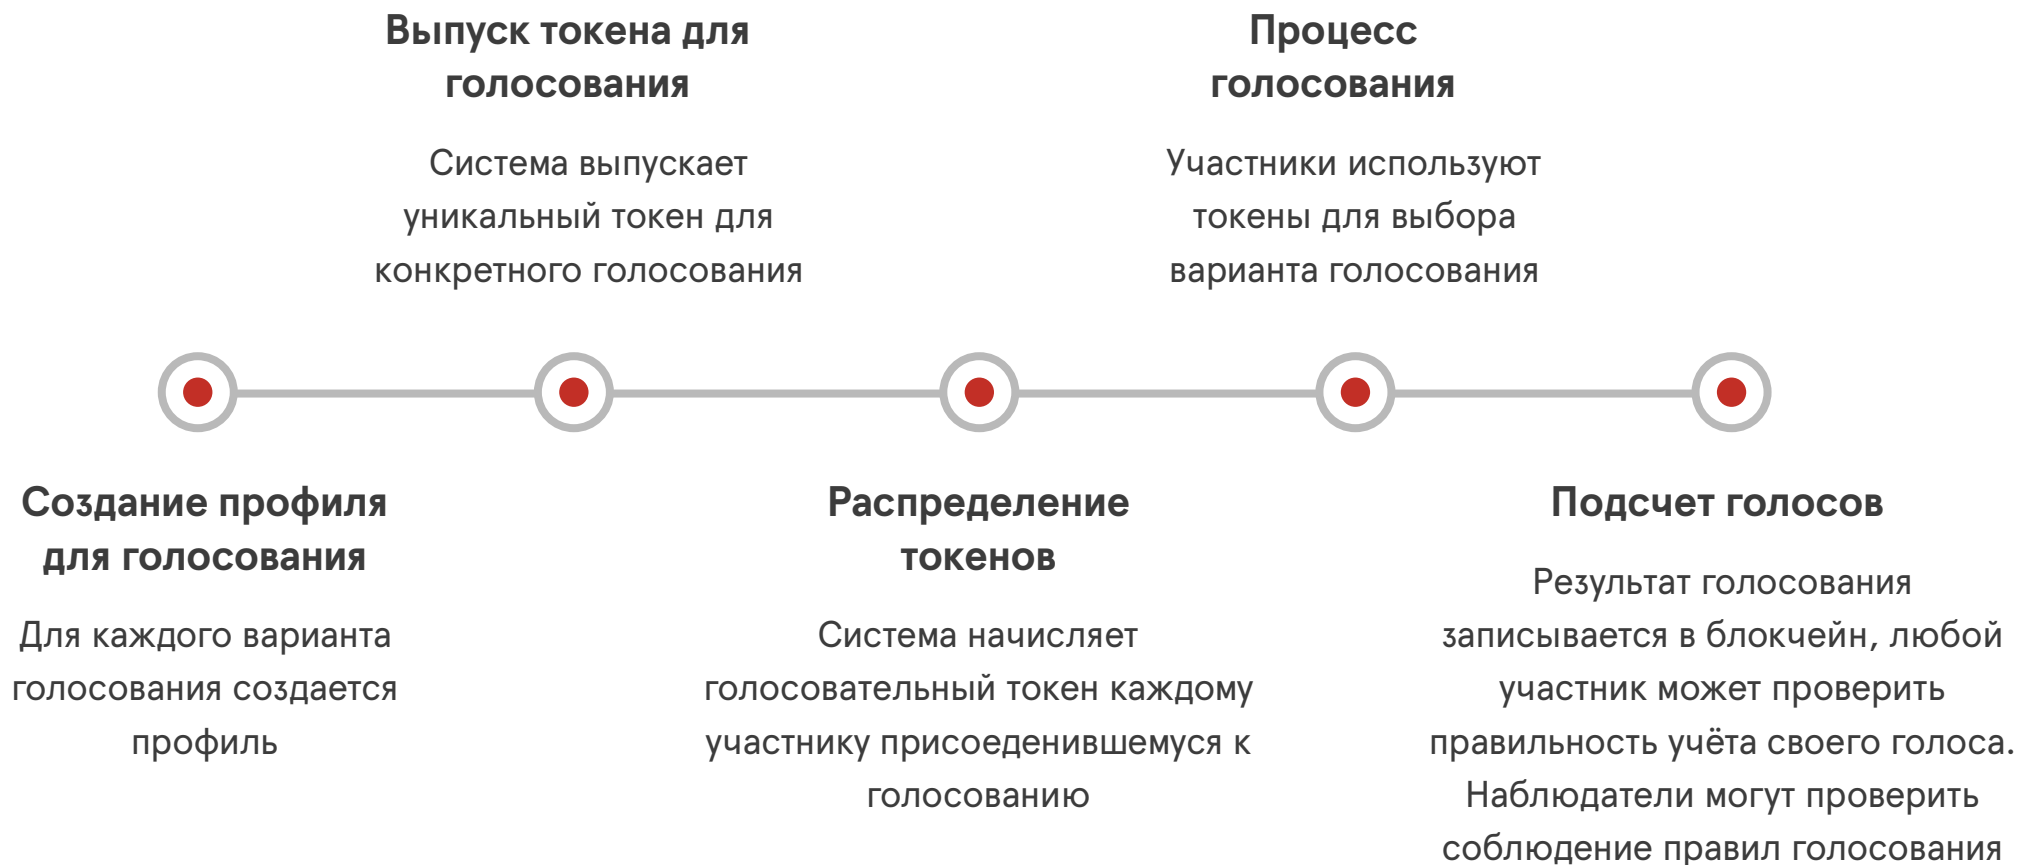

БЛОКЧЕЙН – ГАРАНТ ПРОЗРАЧНОСТИ РЕЗУЛЬТАТОВ ГОЛОСОВАНИЯ

Электронная система голосования основанная на технологии блокчейн позволяет организовать голосование, результаты которого невозможно подделать. Проведение голосований собственников жилья усиленное блокчейн, является дополнительной услугой.