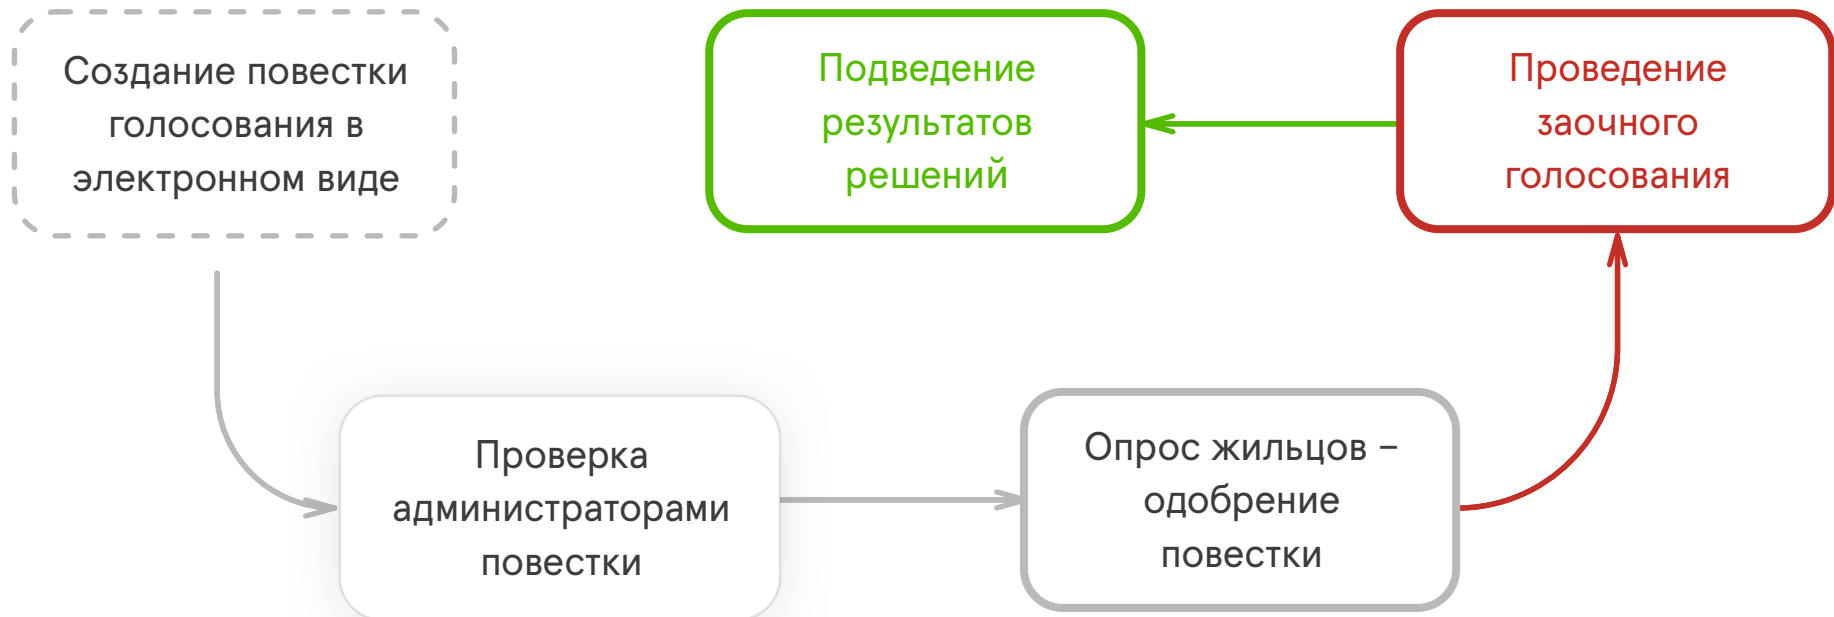

ЮРИДИЧЕСКИ ЗНАЧИМЫЕ ГОЛОСОВАНИЯ

ЖИВУ.РФ автоматизирует весь цикл голосований вплоть до передачи протоколов с решениями в ГИС ЖКХ. Результаты голосований собственников жилья имеют **юридическую силу** на основании статьи 47.1 ЖК РФ.